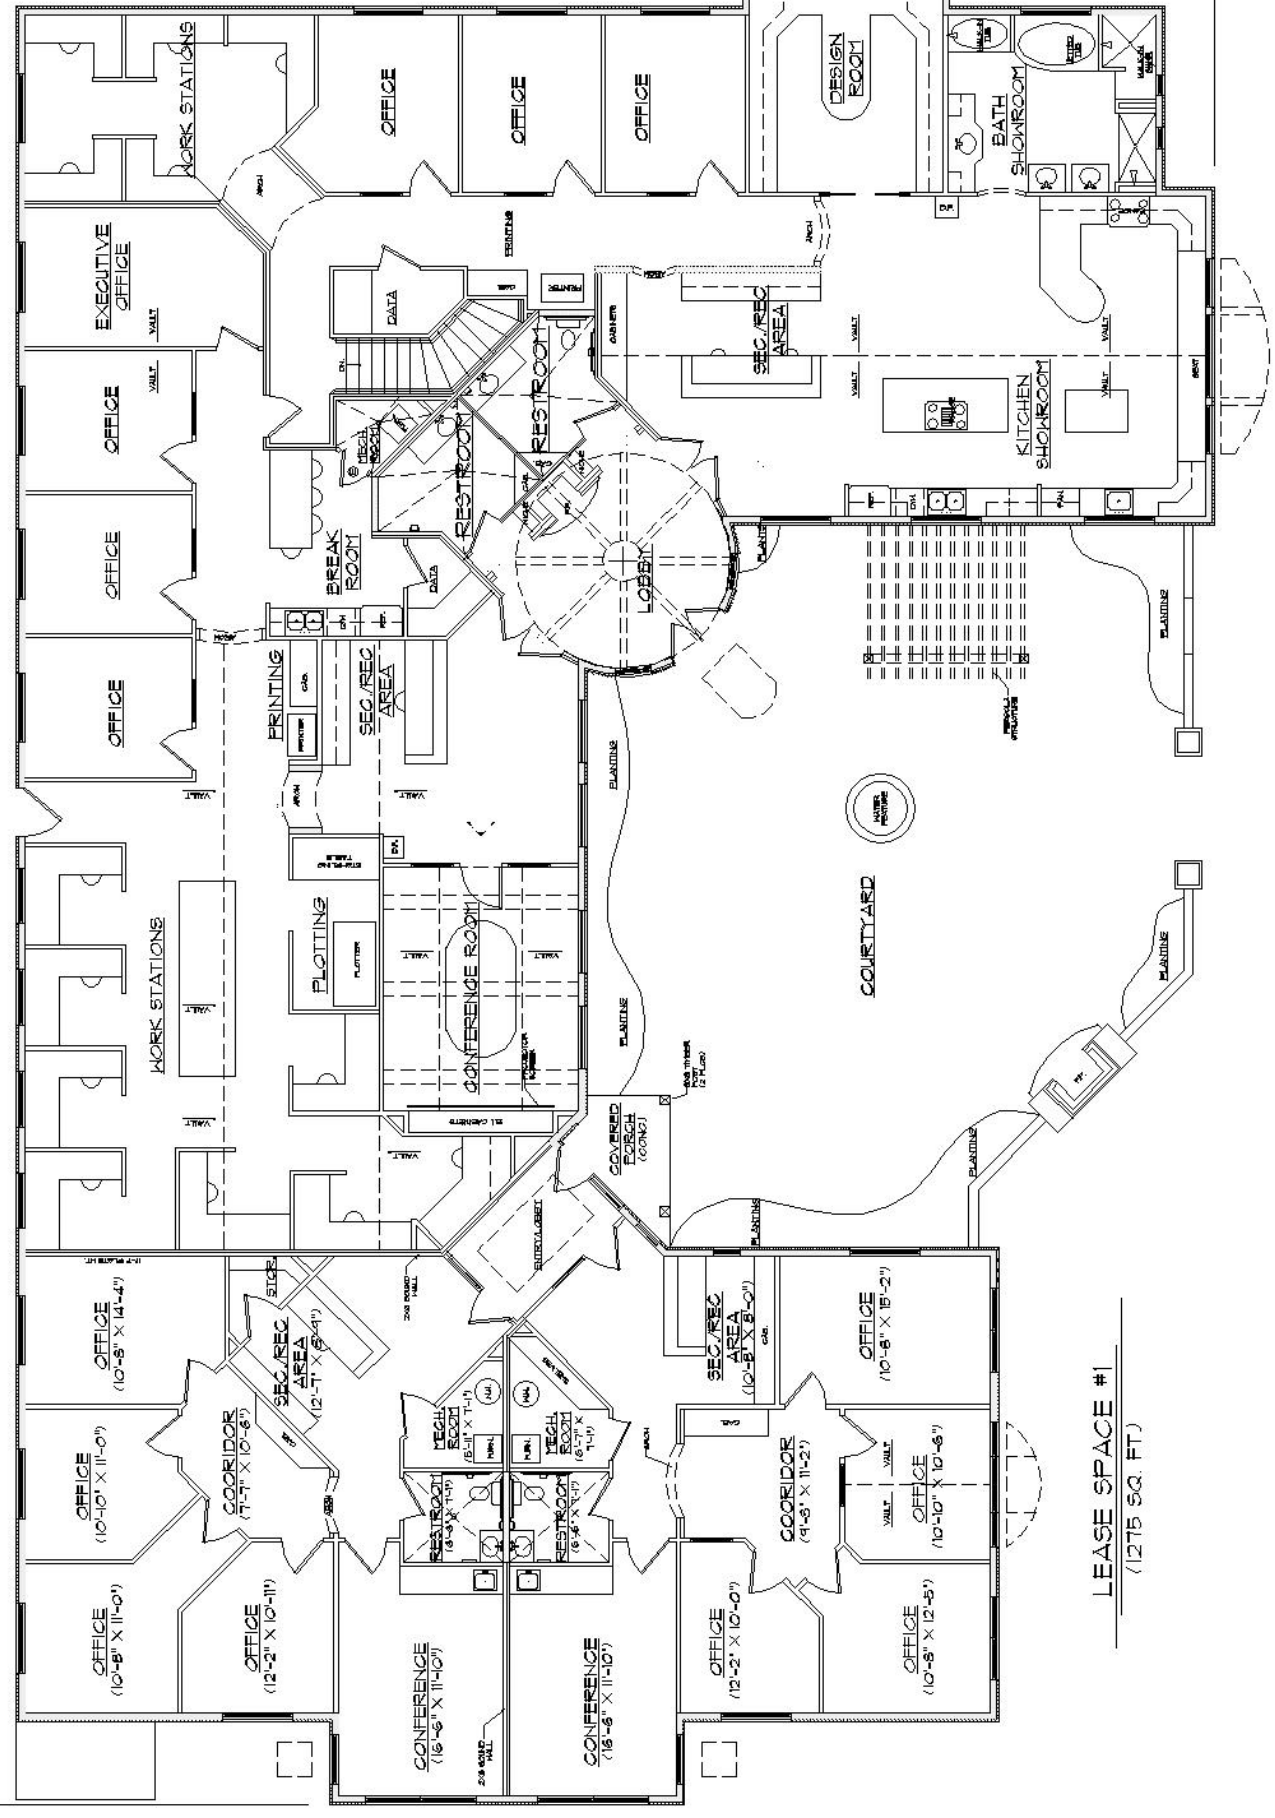

LEASE SPACE #2
(1237 SQ. FT.)

128'-10"

10'-00"

LEASE SPACE #1
(1275 SQ. FT.)

TOTAL OFFICE SPACE
(1974 SQ. FT.)