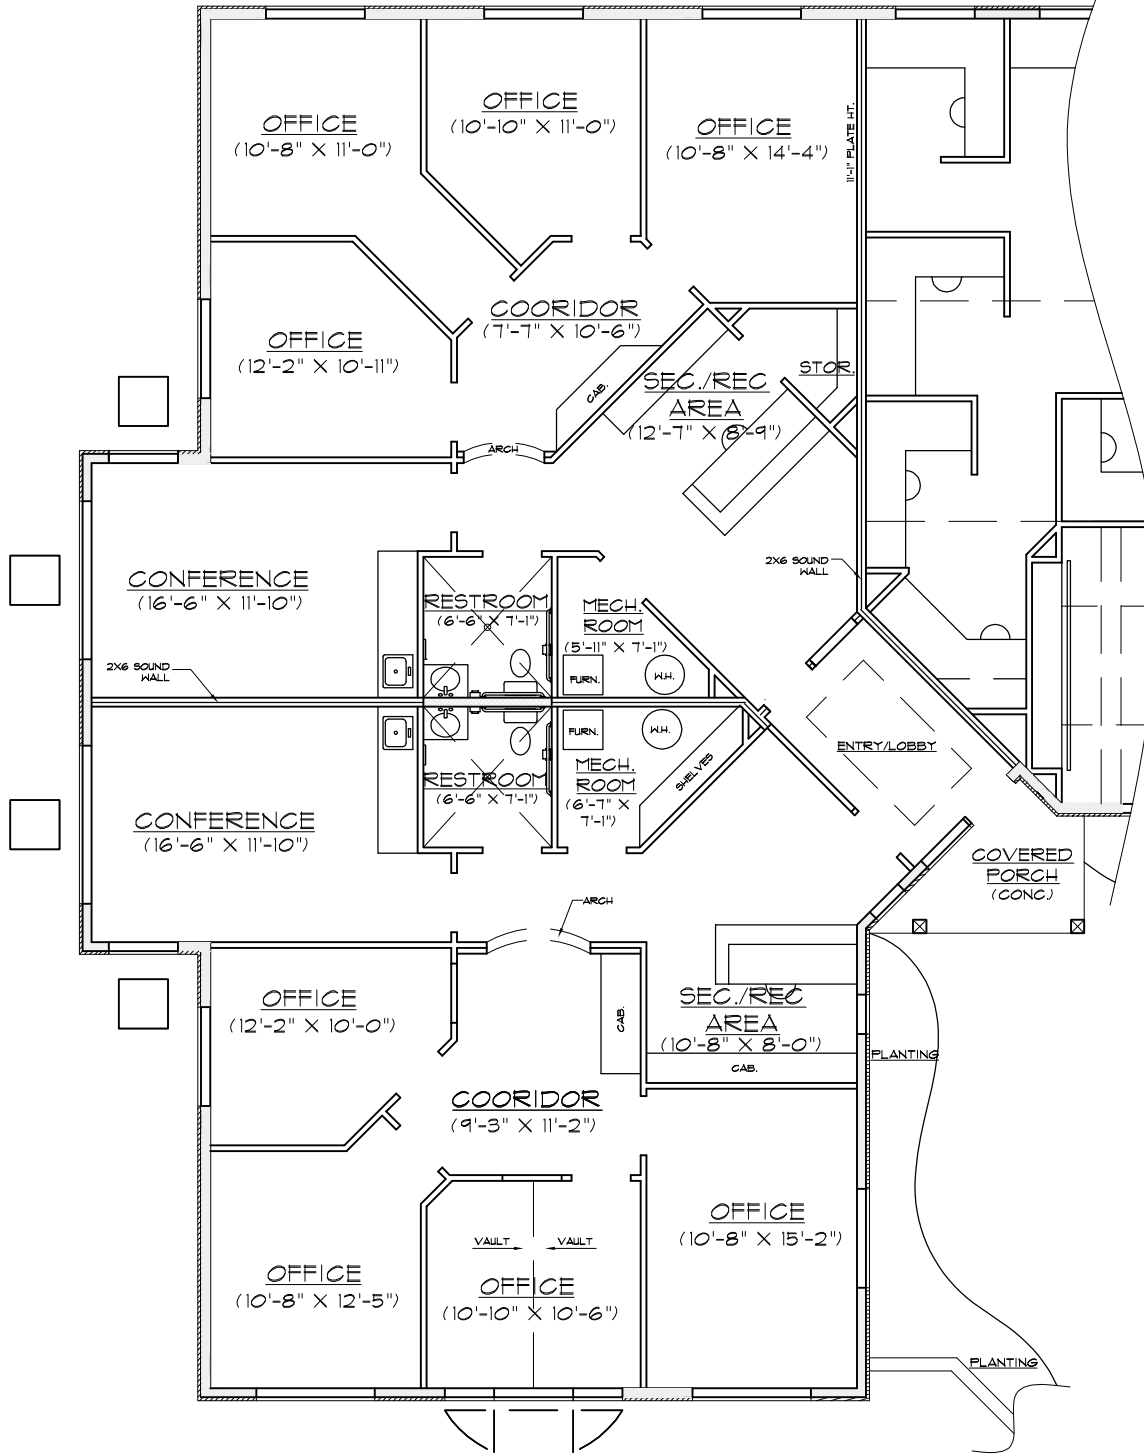

LEASE SPACE #2

(1237 SQ. FT.)

LEASE SPACE #1

(1275 SQ. FT.)

TUSCAN RIDGE LEASE SPACE